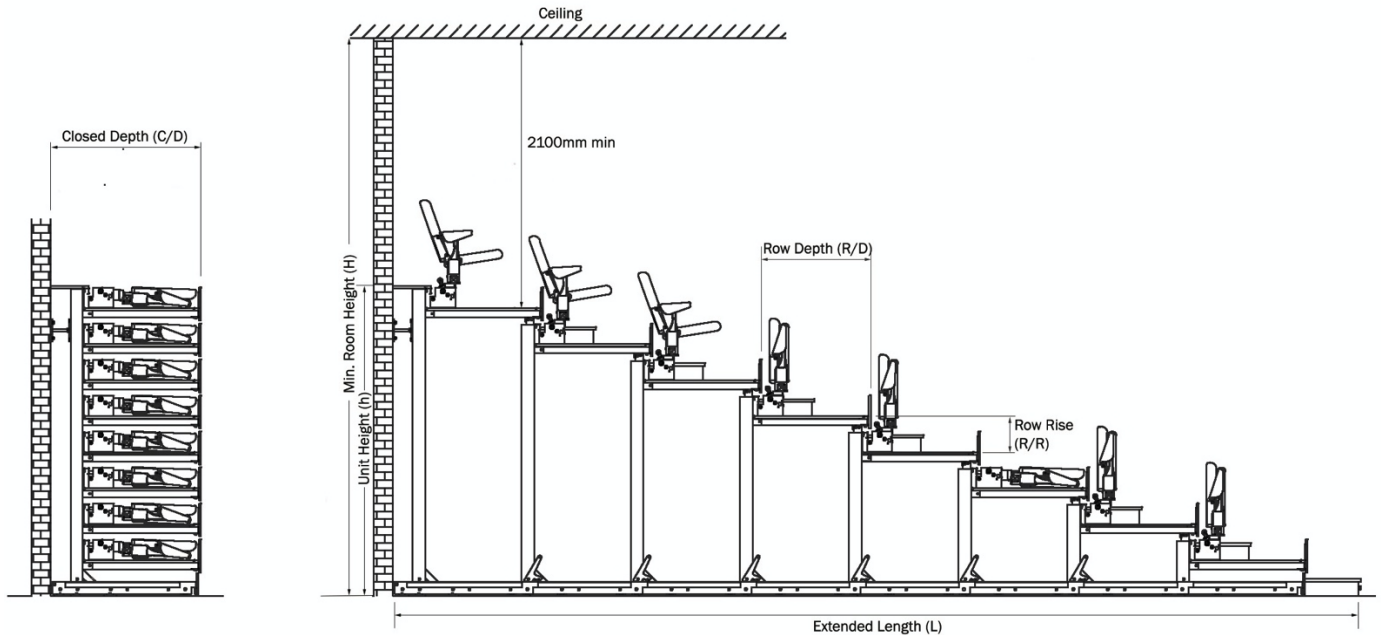

## Row Depths (R/D)

Available row depths for chair platforms are:

800mm, 850mm, 900mm, 950mm, 1000mm

For audience comfort, Audience Systems recommends a minimum row depth of 850mm.

A 650mm row depth is available for use with benches.

## Row Rises (R/R)

260mm, 280mm, 300mm, 320mm, 340mm, 360mm

A 150mm row rise is available for use with no chairs or benches.

## Extended Length (L)

$L = ((\text{Number of rows} + 0.5) \times \text{Row Depth}) + 300\text{mm}$

The extra half row depth allows for the "half-step" at the front of the unit.

The 300mm is an allowance for the small platform at the rear of the unit.

IMPORTANT NOTE: Every circumstance varies, and this table makes certain assumptions:

Chair width = 500mm, row rise = 260mm, row depth – 850mm.

Units up to 12000mm wide include one aisle, units above 12000mm wide include two aisles